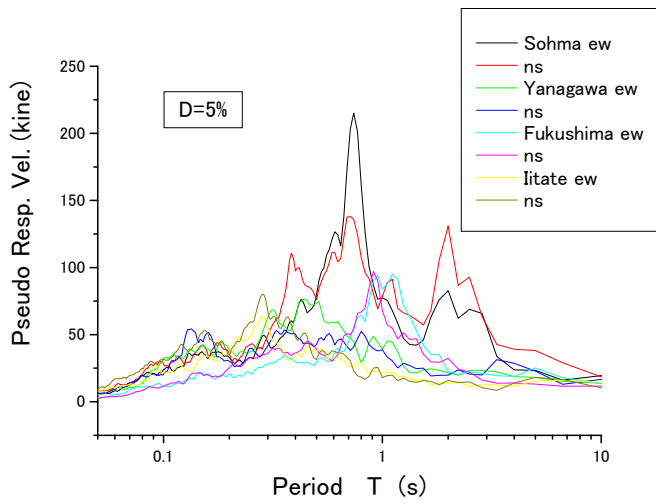

Fig.1~6：各県別の加速度応答スペクトル  
 Fig.1~6：各県別の疑似速度応答スペクトル

Fig.1 Iwate Prefecture Acc. Resp

Fig.2 Miyagi prefecture Acc. Resp.

Fig.3 Fukushima prefecture Acc. Resp.

Fig.4 Ibaraki Prefecture Acc. Resp.

Fig.5 Chiba prefecture Acc. Resp.

Fig.6 Tokyo, Saitama, Kanagawa prefectures Acc. Resp.

Fig.7 Iwate Prefecture vel. Resp

Fig.8 Miyagi prefecture Vel. Resp.

Fig.9 Fukushima prefecture Vel. Resp.

Fig.10 Ibaraki Prefecture Vel. Resp.

Fig.11 Chiba prefecture Vel. Resp.