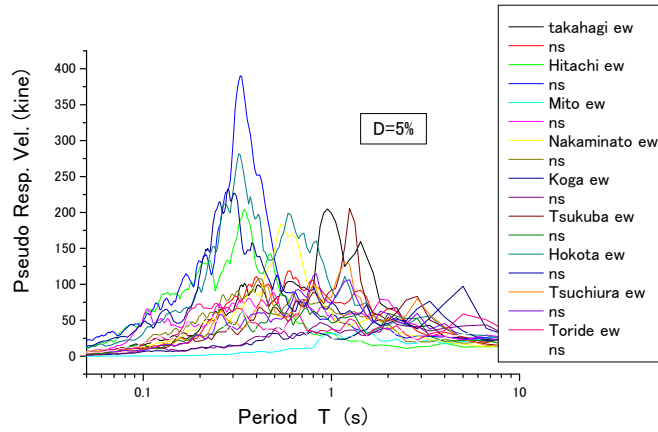

Fig.1~6：各県別の加速度応答スペクトル  
 Fig.1~6：各県別の疑似速度応答スペクトル

Fig.1 Iwate Prefecture Acc. Resp

Fig.2 Miyagi prefecture Acc. Resp.

Fig.3 Fukushima prefecture Acc. Resp.

Fig.4 Ibaraki Prefecture Acc. Resp.

Fig.5 Chiba prefecture Acc. Resp.

Fig.6 Tokyo, Saitama, Kanagawa prefectures Acc. Resp.

Fig.7 Iwate Prefecture vel. Resp

Fig.8 Miyagi prefecture Vel. Resp.

Fig.9 Fukushima prefecture Vel. Resp.

Fig.10 Ibaraki Prefecture Vel. Resp.

Fig.11 Chiba prefecture Vel. Resp.