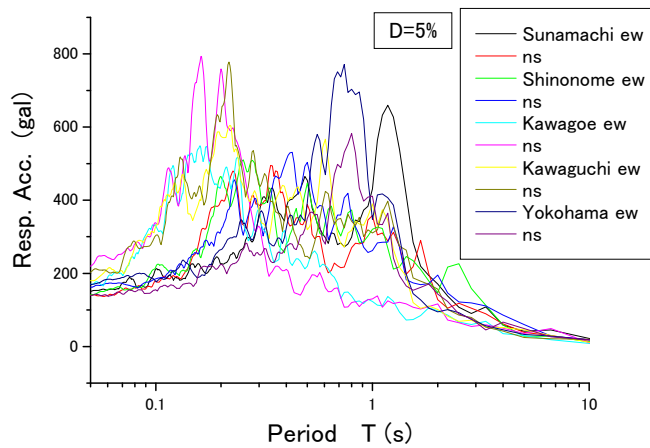

Fig.1~6：各県別の加速度応答スペクトル  
 Fig.1~6：各県別の疑似速度応答スペクトル

Fig.1 Iwate Prefecture Acc. Resp

Fig.2 Miyagi prefecture Acc. Resp.

Fig.3 Fukushima prefecture Acc. Resp.

Fig.4 Ibaraki Prefecture Acc. Resp.

Fig.5 Chiba prefecture Acc. Resp.

Fig.6 Tokyo, Saitama, Kanagawa prefectures Acc. Resp.

Fig.7 Iwate Prefecture vel. Resp

Fig.8 Miyagi prefecture Vel. Resp.

Fig.9 Fukushima prefecture Vel. Resp.

Fig.10 Ibaraki Prefecture Vel. Resp.

Fig.11 Chiba prefecture Vel. Resp.