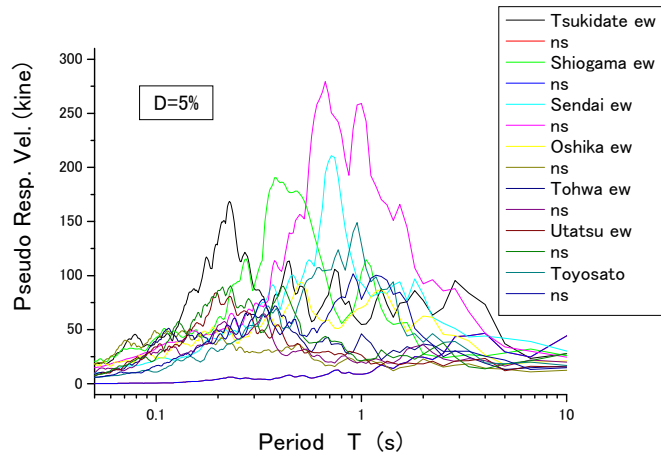

Fig.1~6：各県別の加速度応答スペクトル  
 Fig.1~6：各県別の疑似速度応答スペクトル

Fig.1 Iwate Prefecture Acc. Resp

Fig.2 Miyagi prefecture Acc. Resp.

Fig.3 Fukushima prefecture Acc. Resp.

Fig.4 Ibaraki Prefecture Acc. Resp.

Fig.5 Chiba prefecture Acc. Resp.

Fig.6 Tokyo, Saitama, Kanagawa prefectures Acc. Resp.

Fig.7 Iwate Prefecture vel. Resp

Fig.8 Miyagi prefecture Vel. Resp.

Fig.9 Fukushima prefecture Vel. Resp.

Fig.10 Ibaraki Prefecture Vel. Resp.

Fig.11 Chiba prefecture Vel. Resp.