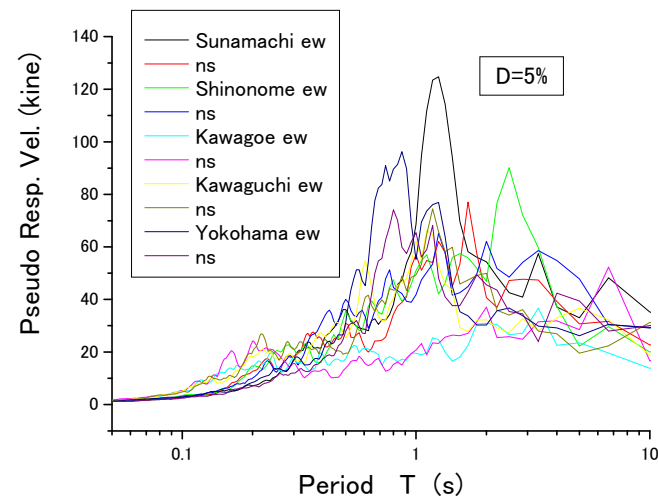

Fig.1~6：各県別の加速度応答スペクトル  
 Fig.1~6：各県別の疑似速度応答スペクトル

Fig.1 Iwate Prefecture Acc. Resp

Fig.2 Miyagi prefecture Acc. Resp.

Fig.3 Fukushima prefecture Acc. Resp.

Fig.4 Ibaraki Prefecture Acc. Resp.

Fig.5 Chiba prefecture Acc. Resp.

Fig.6 Tokyo, Saitama, Kanagawa prefectures Acc. Resp.

Fig.7 Iwate Prefecture vel. Resp

Fig.8 Miyagi prefecture Vel. Resp.

Fig.9 Fukushima prefecture Vel. Resp.

Fig.10 Ibaraki Prefecture Vel. Resp.

Fig.11 Chiba prefecture Vel. Resp.