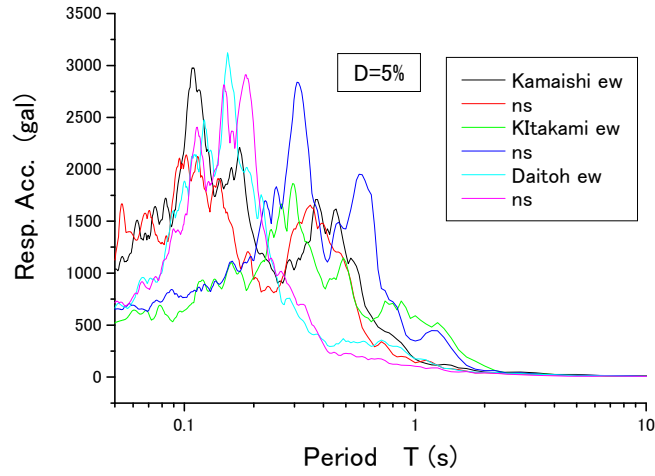

Fig.1~6：各県別の加速度応答スペクトル  
 Fig.1~6：各県別の疑似速度応答スペクトル

Fig.1 Iwate Prefecture Acc. Resp

Fig.2 Miyagi prefecture Acc. Resp.

Fig.3 Fukushima prefecture Acc. Resp.

Fig.4 Ibaraki Prefecture Acc. Resp.

Fig.5 Chiba prefecture Acc. Resp.

Fig.6 Tokyo, Saitama, Kanagawa prefectures Acc. Resp.

Fig.7 Iwate Prefecture vel. Resp

Fig.8 Miyagi prefecture Vel. Resp.

Fig.9 Fukushima prefecture Vel. Resp.

Fig.10 Ibaraki Prefecture Vel. Resp.

Fig.11 Chiba prefecture Vel. Resp.