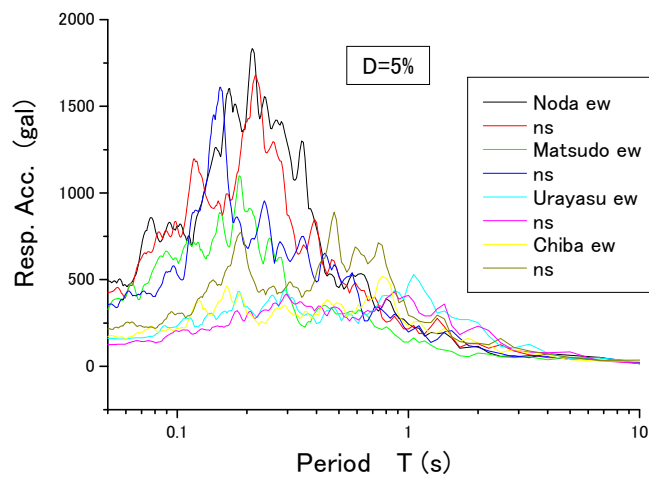

Fig.1~6：各県別の加速度応答スペクトル  
 Fig.1~6：各県別の疑似速度応答スペクトル

Fig.1 Iwate Prefecture Acc. Resp

Fig.2 Miyagi prefecture Acc. Resp.

Fig.3 Fukushima prefecture Acc. Resp.

Fig.4 Ibaraki Prefecture Acc. Resp.

Fig.5 Chiba prefecture Acc. Resp.

Fig.6 Tokyo, Saitama, Kanagawa prefectures Acc. Resp.

Fig.7 Iwate Prefecture vel. Resp

Fig.8 Miyagi prefecture Vel. Resp.

Fig.9 Fukushima prefecture Vel. Resp.

Fig.10 Ibaraki Prefecture Vel. Resp.

Fig.11 Chiba prefecture Vel. Resp.