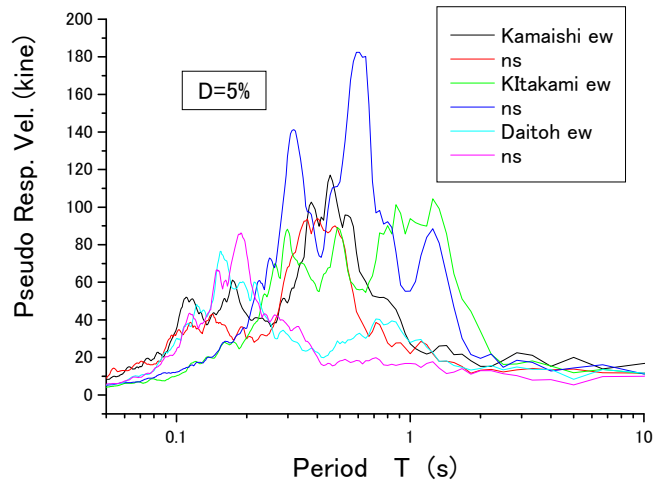

Fig.1~6：各県別の加速度応答スペクトル  
 Fig.1~6：各県別の疑似速度応答スペクトル

Fig.1 Iwate Prefecture Acc. Resp

Fig.2 Miyagi prefecture Acc. Resp.

Fig.3 Fukushima prefecture Acc. Resp.

Fig.4 Ibaraki Prefecture Acc. Resp.

Fig.5 Chiba prefecture Acc. Resp.

Fig.6 Tokyo, Saitama, Kanagawa prefectures Acc. Resp.

Fig.7 Iwate Prefecture vel. Resp

Fig.8 Miyagi prefecture Vel. Resp.

Fig.9 Fukushima prefecture Vel. Resp.

Fig.10 Ibaraki Prefecture Vel. Resp.

Fig.11 Chiba prefecture Vel. Resp.