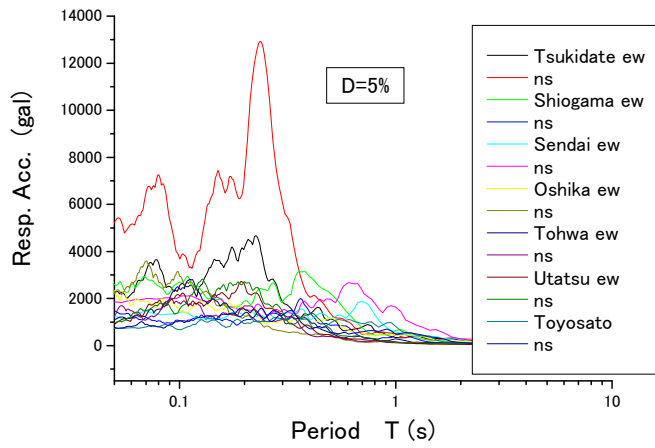

Fig.1~6：各県別の加速度応答スペクトル  
 Fig.1~6：各県別の疑似速度応答スペクトル

Fig.1 Iwate Prefecture Acc. Resp

Fig.2 Miyagi prefecture Acc. Resp.

Fig.3 Fukushima prefecture Acc. Resp.

Fig.4 Ibaraki Prefecture Acc. Resp.

Fig.5 Chiba prefecture Acc. Resp.

Fig.6 Tokyo, Saitama, Kanagawa prefectures Acc. Resp.

Fig.7 Iwate Prefecture vel. Resp

Fig.8 Miyagi prefecture Vel. Resp.

Fig.9 Fukushima prefecture Vel. Resp.

Fig.10 Ibaraki Prefecture Vel. Resp.

Fig.11 Chiba prefecture Vel. Resp.