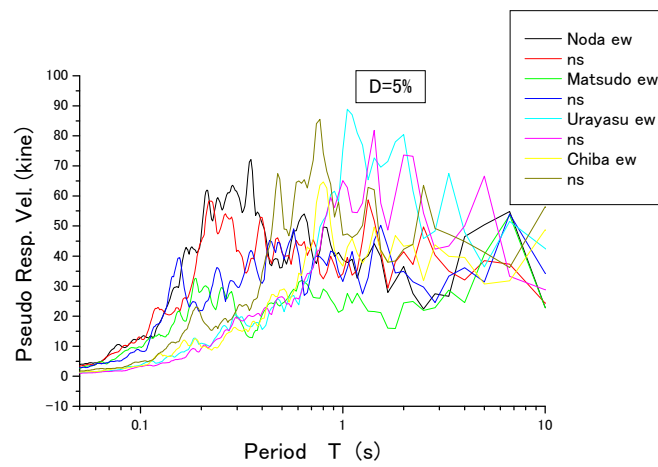

Fig.1~6：各県別の加速度応答スペクトル  
 Fig.1~6：各県別の疑似速度応答スペクトル

Fig.1 Iwate Prefecture Acc. Resp

Fig.2 Miyagi prefecture Acc. Resp.

Fig.3 Fukushima prefecture Acc. Resp.

Fig.4 Ibaraki Prefecture Acc. Resp.

Fig.5 Chiba prefecture Acc. Resp.

Fig.6 Tokyo, Saitama, Kanagawa prefectures Acc. Resp.

Fig.7 Iwate Prefecture vel. Resp

Fig.8 Miyagi prefecture Vel. Resp.

Fig.9 Fukushima prefecture Vel. Resp.

Fig.10 Ibaraki Prefecture Vel. Resp.

Fig.11 Chiba prefecture Vel. Resp.