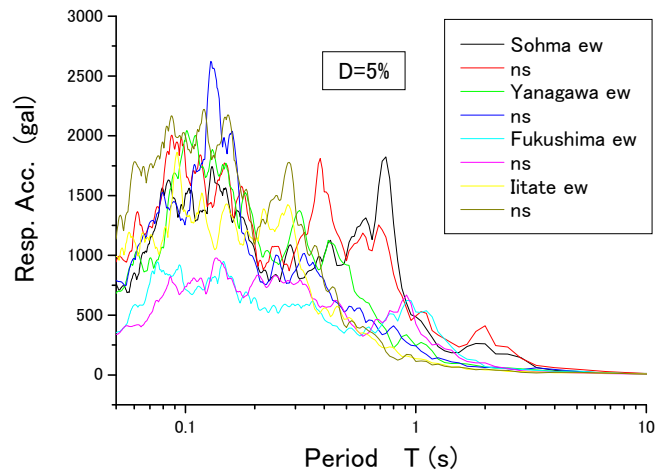

Fig.1~6：各県別の加速度応答スペクトル  
 Fig.1~6：各県別の疑似速度応答スペクトル

Fig.1 Iwate Prefecture Acc. Resp

Fig.2 Miyagi prefecture Acc. Resp.

Fig.3 Fukushima prefecture Acc. Resp.

Fig.4 Ibaraki Prefecture Acc. Resp.

Fig.5 Chiba prefecture Acc. Resp.

Fig.6 Tokyo, Saitama, Kanagawa prefectures Acc. Resp.

Fig.7 Iwate Prefecture vel. Resp

Fig.8 Miyagi prefecture Vel. Resp.

Fig.9 Fukushima prefecture Vel. Resp.

Fig.10 Ibaraki Prefecture Vel. Resp.

Fig.11 Chiba prefecture Vel. Resp.