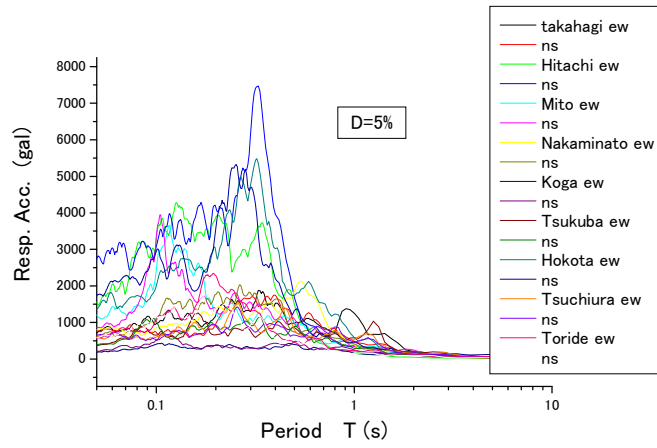

Fig.1~6：各県別の加速度応答スペクトル  
 Fig.1~6：各県別の疑似速度応答スペクトル

Fig.1 Iwate Prefecture Acc. Resp

Fig.2 Miyagi prefecture Acc. Resp.

Fig.3 Fukushima prefecture Acc. Resp.

Fig.4 Ibaraki Prefecture Acc. Resp.

Fig.5 Chiba prefecture Acc. Resp.

Fig.6 Tokyo, Saitama, Kanagawa prefectures Acc. Resp.

Fig.7 Iwate Prefecture vel. Resp

Fig.8 Miyagi prefecture Vel. Resp.

Fig.9 Fukushima prefecture Vel. Resp.

Fig.10 Ibaraki Prefecture Vel. Resp.

Fig.11 Chiba prefecture Vel. Resp.